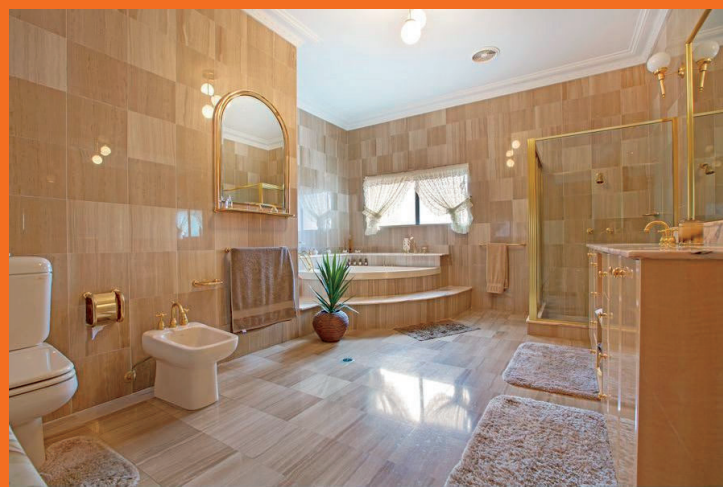

## 727 Bringelly Road, Rossmore, NSW 2557

This large quiet property is fully furnished and ready to welcome you to enjoy its grandeur. The mansion is well equipped with modern amenities to assure you live with complete comfort.

### ABOUT THIS PROPERTY:

- 5 generous sized bedroom
- 3 Toilets
- Large well decorated indoor activity room equipped with sensory toys
- Large front yard and backyard
- Very close to public transport

### ACTIVITIES TO ENJOY

- Develop your cooking skills in your dream kitchen
- Painting, Karaoke, Movie night, Board games, Sensory toys, Gardening, Photography etc.
- Sit in the garden and enjoy meditation
- Relax in the jacuzzi in our luxury-designed bathroom
- Put the shrimp on the barbie at our outdoor BBQ place and chill.